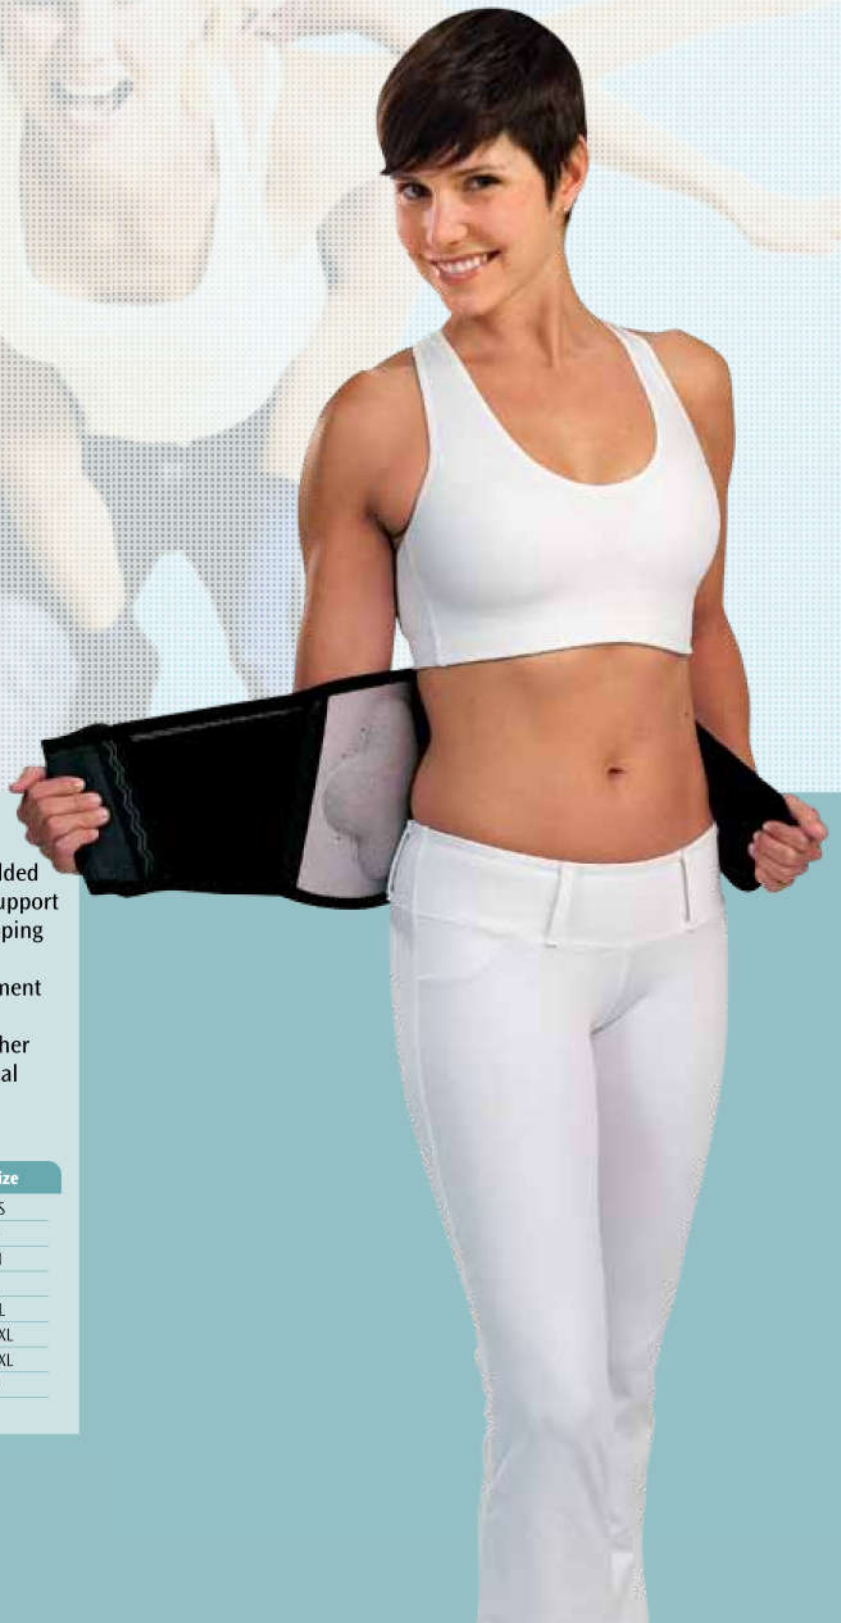

LUMBOSACRAL SUPPORTS

ComfortFORM™ Back

Low profile durable elastic construction and molded lumbar compression pad provide comfortable support for the sacrolumbar region of the spine. Overlapping double pull straps help support the lumbar and abdominal area to promote proper spinal alignment and help prevent and protect injuries including strains and sprains. Silicone gripper strips on either side of back pad help prevent migration. Optional shoulder straps available. Latex free.

	Waist Measurement	Size
79-89352	20" – 25"	XS
79-89353	25" – 30"	S
79-89355	30" – 34"	M
79-89357	34" – 38"	L
79-89358	38" – 42"	XL
79-89359	42" – 56"	2XL
79-89359-10	56" – 62"	3XL
79-89350	Shoulder Straps	U