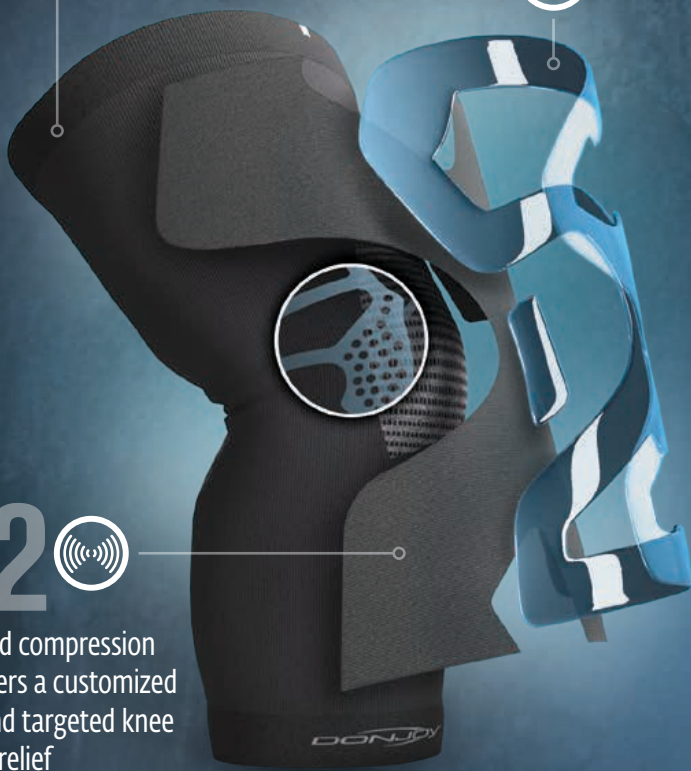

When you prescribe TriZone Knee from DonJoy, you prescribe confidence, backed by the proven experience of the DJO Global family of brands. At DJO Global, we believe Motion is Medicine. By prescribing motion, we can all take control of our healthcare and choose a healthier path. Motion is Medicine offers an innovative, multidimensional approach of flexible, evidence-based product protocols through MotionCARE. Prescribe motion and return to a healthier life. Learn more at www.DJOGlobal.com/Motion-is-Medicine.

1 Carbonized bamboo for cooling is all-natural and antimicrobial

3 Silicone reinforced knit for dynamic structure to reinforce compression zones

2 Zoned compression delivers a customized fit and targeted knee pain relief

Part Numbers	
11-9124-X	TriZone knee, right
11-9125-X	TriZone knee, left

Brace Size	Thigh Circumference 6" Above Mid-Patella
X = 1 = XS	13 – 15.5" (33 – 39 CM)
X = 2 = S	15.5 – 18.5" (39 – 47 CM)
X = 3 = M	18.5 – 21" (47 – 53 CM)
X = 4 = L	21 – 23.5" (53 – 60 CM)
X = 5 = XL	23.5 – 26.5" (60 – 67 CM)
X = 6 = XXL	26.5 – 29.5" (67 – 75 CM)
X = 7 = XXXL	29.5 – 32" (75 – 81 CM)

Learn more about TriZone Knee at www.DJOGlobal.com/TriZone

DJO, LLC | A DJO Global Company

T 800.336.6569 D 760.727.1280 F 800.936.6569
1430 Decision Street | Vista, CA 92081-8553 | U.S.A.
DJOGlobal.com

DJO Global proudly sponsors: